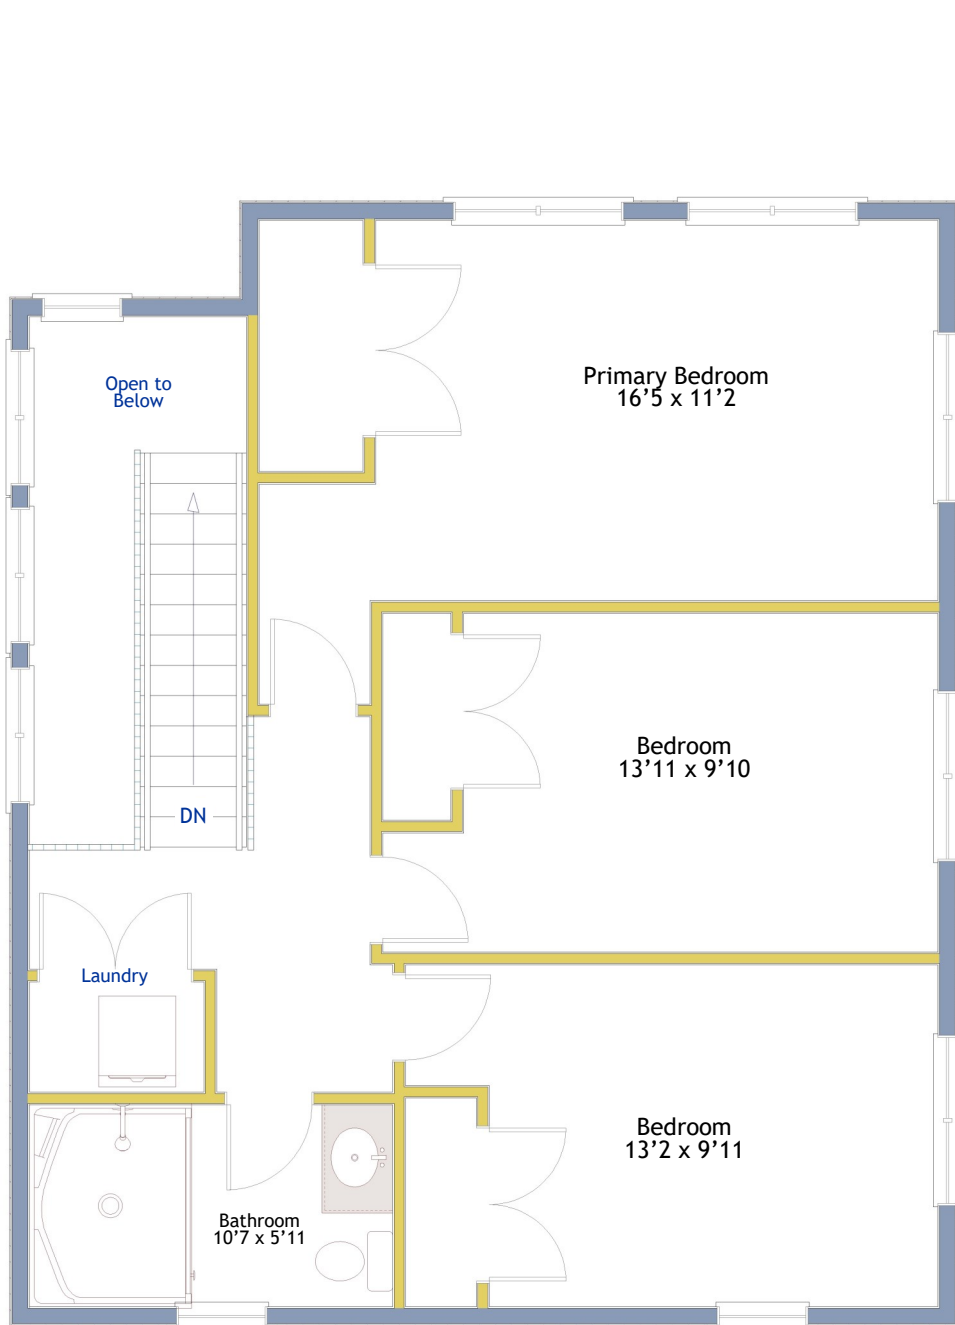

28 Conant Street - Concord

Floor plans were created for the purpose of depicting the property's characteristics and are not intended as record of the actual dimensions.

1st Level | 28 Conant Street - Concord

2nd and Lower Level | 28 Conant Street - Concord